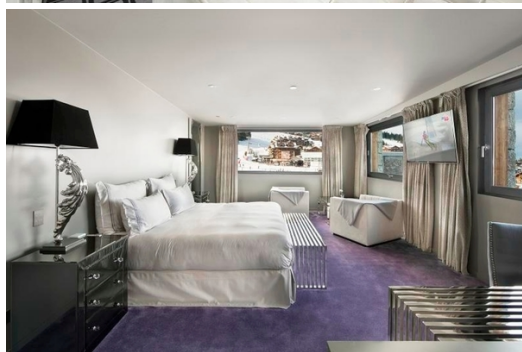

Private Suite Courchevel 1850 SKI IN / SKI OUT IN THE HEART

France, Courchevel, Courchevel 1850, Bellecôte

chalet - REF: TGS-A3448

N° Bedrooms: 5	N° Bathrooms: 5	N° People: 10	Parking	M² built: 400 m²	M² Terrace: 200 m²	Wifi	ski-in/ski-out
Fireplace	Jacuzzi	Sauna	Private SPA	Mountain view	Dishwasher	TV	Washing machine
Gym/Fitness	Massage room	Ski Room	Cinema/tv room	Distance to centre: central			

Private Suite Courchevel 1850 SKI IN / SKI OUT IN THE HEART OF COURCHEVEL

400 m2 over 2 levels 5 en-suite bedrooms up to 10 guests Private SPA area Sunny Terrace 200m2

LEVEL 1 Main entrance Large Living room of over 100m2 divided on - Dining area - 2 Sitting lounges Separate professional kitchen Guest toilets Master Bedroom - 60m2 : Double/Twin bed, desk, separate dressing - Bathroom with rainshower & bathtub, double sink - Separate toilets - Terrace Junior Master Bedroom – 45m2 : Double/Twin bed, desk, separate dressing - Bathroom with rainshower and bathtub - Separate toilets Bedroom 3 – 35m2 : Double/Twin bed - Bathroom with rainshower and bathtub, toilets Bedroom 4 – 20m2 : Double/Twin bed - Shower room, separate toilets Bedroom 5 – 20m2 : Double/Twin bed - Bathroom, separate toilets LEVEL -1 (access by private elevator) SPA Area – Jacuzzi, Hammam, Sauna, lounge with TV Garage for 2 cars IN THE SUITE: - Wi-fi internet connection - International TV channels - Change of bed-linnen twice a week - Change of towels as required A-LA-CARTE SERVICES : - Airport transfert by car or by helicopter - Luxury rent-a-car - Massages & beauty treatments - Ski-passes delivery - Ski Instructors