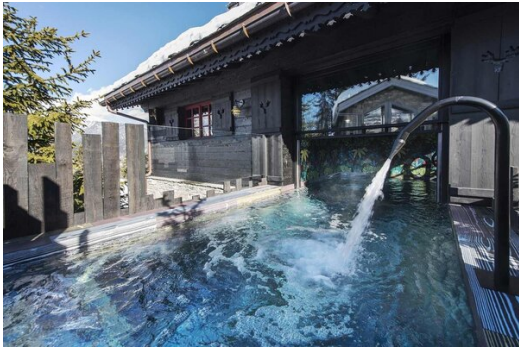

A luxury collection of Chalets for rent in Courchevel

France, Courchevel, Courchevel 1550

chalet - REF: TGS-A3612

N° Bedrooms: 10
Jacuzzi
Ski Room

N° Bathrooms: 10
Sauna

N° People: 28
Private SPA

N° parking's: 3
Mountain view

M² built: 630 m²
Air conditioning

Wifi
Dishwasher

ski-in/ski-out
TV

Fireplace
Washing machine

Activities in resort

Skiing/Snowboarding

Cycling

Cross country skiing

Hiking

Mountain-Biking

Riding

A luxury collection of Chalets for rent in Courchevel Village

A sought-after estate, located in Courchevel Village, 400 meters from the resort center and ski runs, where you will find a subtle mix of dolce vita, charm and fantasy, with a spectacular view of surrounding mountains. 3 marvels, each of them designed with a flair combining audacity and tradition and can accommodate 20 to 28 guests.

Ready for a timeless trip? Come and discover the collection, a sought-after estate in the French Alps, where the soul of the mountains flirts with the very authenticity of Courchevel.

The distinctive atmosphere of the collection is a subtle mix of dolce vita, charm and fantasy, offering striking views of surrounding mountains.

The collection has a conference room up to 20 people in addition to its 10 bedrooms and ideally suits to business seminars and corporate groups.

The contemporary and unique architecture of each chalet elegantly combines audacity and tradition, enhanced by their interior design where modernity, vintage touches and unusual details blend with finesse.