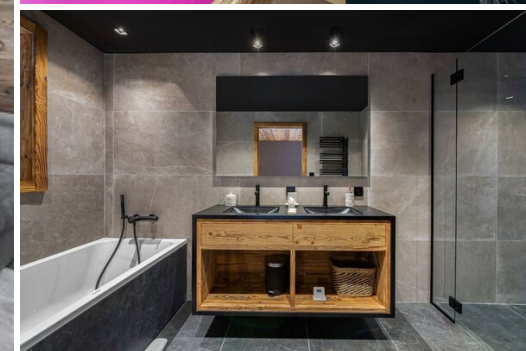

# The chalet is a brand new chalet with a modern decoration

France, Courchevel, Courchevel 1550

chalet - REF: TGS-A3642

N° Bedrooms: 5  
Air conditioning

N° Bathrooms: 4  
Dishwasher

N° People: 14  
TV

N° parking's: 1  
Washing machine

This fabulous chalet can accommodate up to 10 adults and 4 children.

- 5 bedrooms
- Pool table
- Bar
- Fireplace
- Flat Screen TV
- Wi-Fi
- Terrace
- Ski room

- Parking
- Daily breakfast
- Food and drinks charged separately
- In-Resort Concierge
- Housekeeper
- Bath robes and slippers
- Bed-linen and towels
- Bath products
- Daily light cleaning
- Mid week linen change
- End of stay cleaning