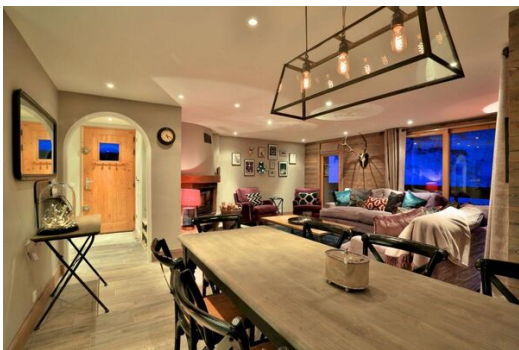

Chalet for rent in Meribel

France, Méribel

chalet - REF: TGS-A3660

N° Bedrooms: 4
Ski Room

N° Bathrooms: 4

N° People: 8

Parking

Terrace

Wifi

Fireplace

TV

Guests staying at Chalet will really benefit from the great location. Situated within a couple minutes walk of the main lift station and ski school meeting points at La Chaudanne, this is an ideal choice for families and beginners as access to the chalet is very easy. For keen skiers the slopes are almost on your door step so it is a great location if you are looking for quick access to the lifts. Meribel centre is just a short walk away offering plenty of choice when it comes to apres ski and all the in resort facilities that Meribel has to offer.

The open-plan sitting and dining room is light, spacious and has ample comfortable seating, providing the perfect place to relax and enjoy pre dinner drinks & canapes in front of the roaring log fire. A separate TV room adds extra space for relaxation and is perfect for children to use as a play room. The terrace has views up towards the Tougnete cable car and across the the Meribel valley.

With four very comfortable bedrooms, all with stylish furnishing and lovely en-suite facilities, this chalet is ideally suited for two families or a group of friends to share.