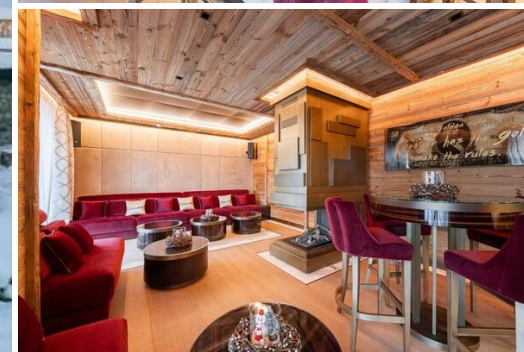

Chalet for rental in courchevel 1650

France, Courchevel, Courchevel 1650

chalet - REF: TGS-A3662

N° Bedrooms: 5
Sauna

N° Bathrooms: 5
Communal SPA

N° People: 10
TV

Parking
Massage room

M² built: 180 m²
Ski Room

Terrace

Wifi

Fireplace

Courchevel Belvédère couldn't be any closer to the slope. Our resort is made up of 13 ski-in and ski-out residences with privileged, uninterrupted views of the forested mountains. Balance days of skiing with mind-soothing treatments in our world-class spas, private chef experiences, and moments in the elegant lobby & terrace area. We're found in the glorious Sunny Valley at an altitude of 1750; a short journey away from 1850 and 1650's lively bar and restaurant scene. Break away from the crowds to a retreat with bubbling outdoor pools, atmospheric fitness rooms, and talented massage therapists whenever the moment calls.

At the edge of La Rosière Forest, our four-to five-bedroom Residences are exquisitely crafted for enchanting moments after a day spent carving snow. They offer complete privacy for all guests, with access to a luxurious spa, on-demand concierge team, private chef experiences, and housekeeping services. Each spacious bedroom has a gloriously marbled ensuite.

Your group will experience the best of while positioned on one of Courchevel's sunniest slopes. It's ideal for a large group of friends or family who wish to savour every moment away.

Our slopeside Residences are just moments from Belvédère slopes, with easy access to the slopes from the ski room. Located within the north resort, there are five luxury four or five bedroom residences, approximately 180 sq. meters in size. While linked together via an indoor corridor, they offer complete privacy for a group and have access to the north resort's front desk, spa, and valet parking.

Spread over three floors with elevator, there are four or five large en-suite bedrooms, a living room with mountain views and a fireplace, and an open-plan dining area where you can watch as your private chef prepares a spectacle for you in the kitchen.

This resort has a fully equipped luxurious spa, shared between the five residences, featuring an indoor heated pool, outdoor jacuzzi, hammam, sauna, treatment cabin and 24/7 gym.