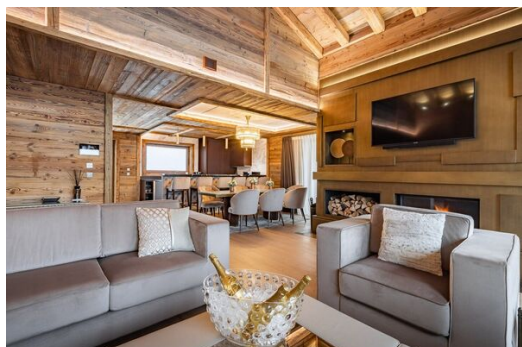

Chalet for rental in courchevel 1650

France, Courchevel, Courchevel 1650

chalet - REF: TGS-A3662

N° Bedrooms: 5
Sauna

N° Bathrooms: 5
Communal SPA

N° People: 10
TV

Parking
Massage room

M² built: 180 m²
Ski Room

Terrace

Wifi

Fireplace

Courchevel Belvédère couldn't be any closer to the slope. Our resort is made up of 13 ski-in and ski-out residences with privileged, uninterrupted views of the forested mountains. Balance days of skiing with mind-soothing treatments in our world-class spas, private chef experiences, and moments in the elegant lobby & terrace area. We're found in the glorious Sunny Valley at an altitude of 1750; a short journey away from 1850 and 1650's lively bar and restaurant scene. Break away from the crowds to a retreat with bubbling outdoor pools, atmospheric fitness rooms, and talented massage therapists whenever the moment calls.

At the edge of La Rosière Forest, our four-to five-bedroom Residences are exquisitely crafted for enchanting moments after a day spent carving snow. They offer complete privacy for all guests, with access to a luxurious spa, on-demand concierge team, private chef experiences, and housekeeping services. Each spacious bedroom has a gloriously marbled ensuite.

Your group will experience the best of while positioned on one of Courchevel's sunniest slopes. It's ideal for a large group of friends or family who wish to savour every moment away.

Our slopeside Residences are just moments from Belvédère slopes, with easy access to the slopes from the ski room. Located within the north resort, there are five luxury four or five bedroom residences, approximately 180 sq. meters in size. While linked together via an indoor corridor, they offer complete privacy for a group and have access to the north resort's front desk, spa, and valet parking.

Spread over three floors with elevator, there are four or five large en-suite bedrooms, a living room with mountain views and a fireplace, and an open-plan dining area where you can watch as your private chef prepares a spectacle for you in the kitchen.

This resort has a fully equipped luxurious spa, shared between the five residences, featuring an indoor heated pool, outdoor jacuzzi, hammam, sauna, treatment cabin and 24/7 gym.