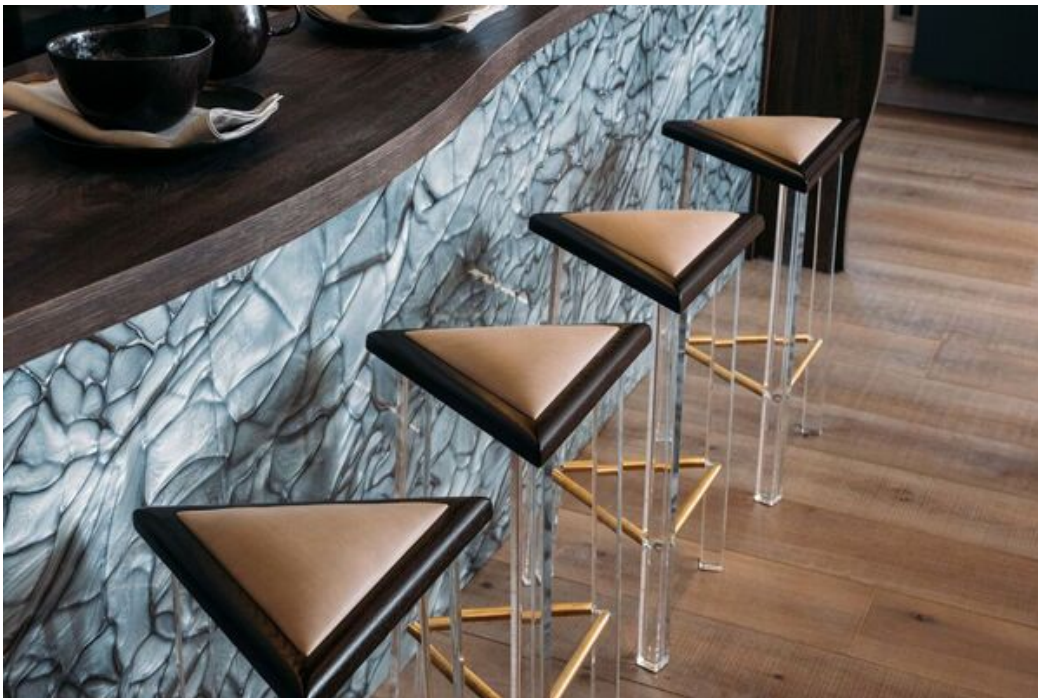

THE FINEST AMENITIES

The Lodge itself is fitted with a cinema room and spacious private spa including Jacuzzi, sauna, steam room and multi-purpose treatment room – the perfect respite from a day on Courchevel's famous slopes. Other features include open-plan living & dining, providing the perfect space for entertaining with a generous seating area, complemented by a selection of mirrored coffee tables and a wintry crystal chandelier. A bespoke wine cellar with LED lighting and glass doors, is the perfect addition and leads on to the glorious open plan dining area. Generous terrace areas provide the ideal location for outdoor dining or simply taking in the phenomenal and untouched alpine views of the surrounding mountains.

Unrivalled interiors

The interior of The Lodge is a wealth of warmth, texture and earthiness. Every detail has been individually selected by international luxury design house Morpheus London, who have chosen unique bespoke pieces and the finest finishes including bronzed and smoked glass, veneer oak, contemporary concrete, leather, rich faux fur and Italian two-tone marble.