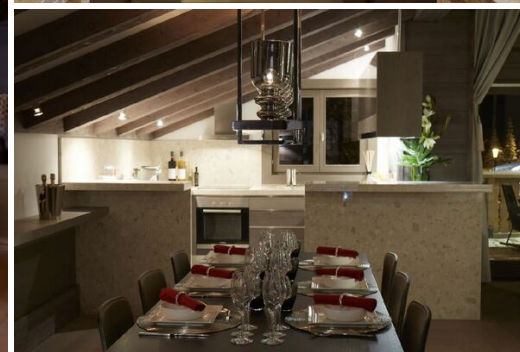

Penthouse-apartment on the top floor offers magnificent view

France, Courchevel, Courchevel 1850

Penthouse - REF: TGS-A2598

N° Bedrooms: 4
Fireplace

N° People: 8
Sauna

Parking
Private SPA

M² built: 200 m²
Dishwasher

Exposure: South
TV

Wifi
Washing machine

ski-in/ski-out
Ski Room

Private pool

Activities in resort

Skiing/Snowboarding

Information Penthouse in Courchevel 1850

- N° of people: 8
- M² built: 200 m²
- Terrace
- 4 Bedrooms
- Hammam / Sauna
- Private pool
- Parking
- Floor penthouse
- South Facing
- Wifi
- Chimney