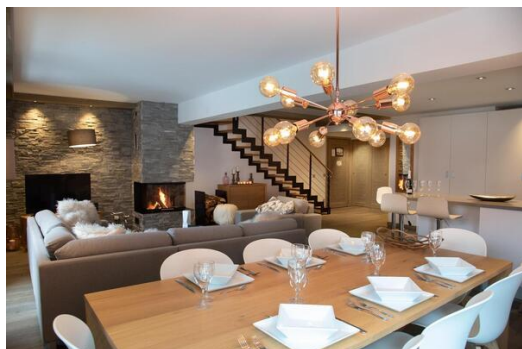

The penthouse for rent, in Courchevel 1650 Moriond 228 sqm

France, Courchevel, Courchevel 1650

Penthouse - REF: TGS-A2733

N° Bedrooms: 5
Communal lift

N° Bathrooms: 5
Dishwasher

N° People: 11
TV

M² built: 228 m²
Washing machine

Exposure: Southwest
Ski Room

Floor: 4
Distance to ski lift: 100m

Wifi
Distance to centre: central

Fireplace

Activities in resort

Skiing/Snowboarding

Cycling

Cross country skiing

Golf

Mountain-Biking

Riding

The penthouse for rent, in Courchevel 1650 Moriond with a surface area of 228 sqm 5 bedrooms, is perfect to welcome up to 11 people.

This apartment has a large bedroom with a double bed, a dressing room and a reading corner, a second bedroom with a double bed, two bedrooms with two single beds (possibility double bed on request) and a bedroom with a single bed and a bunk bed, ideal for the whole family. All bedrooms have en-suite bathrooms. The spacious living room with a TV and a fireplace has also a dining area, a fully equipped kitchen and a balcony with a panoramic view over the mountains.

During your holidays, you can benefit from a parking space in the private car park, a ski locker and Wi-Fi access.

Personalised services

Your well-being is our main priority, forget about constraints and everyday life and treat yourself to a perfect holiday courtesy of our huge range of useful services both included or à la carte.

- Customized welcome
- Concierge service
- L'Occitane beauty products