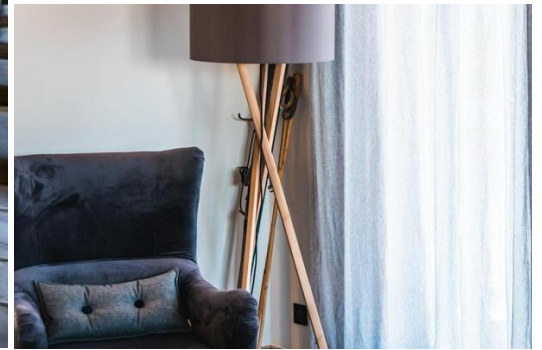

The penthouse, located in Courchevel 1650 Moriond for rent

France, Courchevel, Courchevel 1650

Penthouse - REF: TGS-A2737

N° Bedrooms: 5

Jacuzzi

Distance to ski lift: 100m

N° Bathrooms: 6

Sauna

Distance to centre: central

N° People: 10

Mountain view

Parking

Communal lift

M² built: 280 m²

Dishwasher

Terrace

TV

Wifi

Washing machine

Fireplace

Ski Room

Activities in resort

Skiing/Snowboarding

Cycling

Cross country skiing

Golf

Mountain-Biking

Riding

The penthouse, located in Courchevel 1650 Moriond for rent, with 5 bedrooms of 280 sqm, is spread over 4 levels with a private elevator, perfect to welcome 10 people.

This splendid penthouse has five bedrooms with double bed and five en-suite bathrooms. The beautiful living room with a TV and a fireplace has also a dining area, a fully equipped kitchen and multiple balconies with views over the mountains. For more comfort, you can enjoy the private Spa with jacuzzi and hammam.

During your holidays, you can benefit from a parking space in the private car park, a ski locker and Wi-Fi access.

Personalised services

Your well-being is our main priority, forget about constraints and everyday life and treat yourself to a perfect holiday courtesy of our huge range of useful services both included or à la carte.

- Customized welcome
- Concierge service
- L'Occitane beauty products
- Bistrot Le C - restaurant and bar