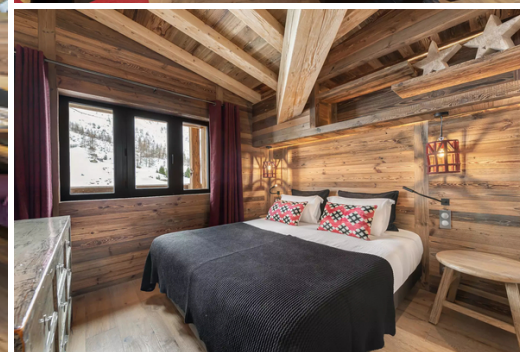

Located in the La Daille district of Val d'Isère, the splend

France, Val d'Isere

Penthouse - REF: TGS-A3310

N° Bedrooms: 4
Mountain view
Ski Room

N° Bathrooms: 4
Private lift
Cinema/tv room

N° Children's: 8
Air conditioning

Hiking

Mountain-Biking

Riding

Located in the La Daille district of Val d'Isère, the splendid Penthouse combines traditional Alpine features with luxurious furnishings, perfect for a peaceful holiday with family or friends. Inside, wooden beams and stone walls make this a refined retreat, ideal for socialising and entertaining. Early in the morning, have breakfast on the balcony and enjoy the warmth of the first rays of sunshine. Before setting off for a day in the mountains and the great outdoors, grab your warm ski boots from the boot warmers in the large ski room and put on your wetsuit. In the evening, gather friends and family around the large dining table and enjoy a meal freshly prepared by your private chef using local ingredients.