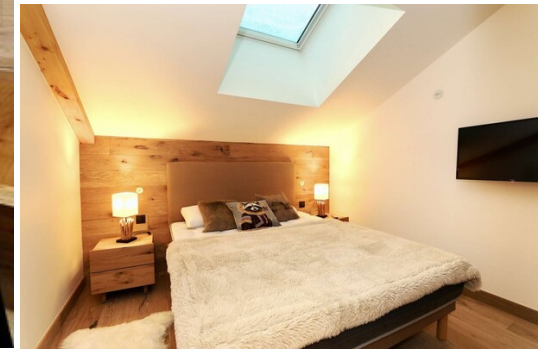

Brand new penthouse with a lovely view of the fir trees, loc

France, Courchevel, Courchevel 1650, Ariondaz

Penthouse - REF: TGS-A3386

N° Bedrooms: 3
Dishwasher

N° Bathrooms: 3
TV

N° People: 6
Washing machine

Parking
Store Room

M² built: 65 m²
Ski Room

Terrace
Distance to ski lift: 100m

Mountain view
Distance to centre: central

Communal lift

Activities in resort

Skiing/Snowboarding

Cross country skiing

Golf

Hiking

Mountain-Biking

Riding

Brand new penthouse with a lovely view of the fir trees, located close to the slopes.

Penthouse 65m² - sleeps 6 - Courchevel Moriond

Comprising

- entrance hall with large cupboard
- open-plan kitchen with fridge/freezer, oven, microwave, induction hob, extractor fan, dishwasher and washing machine with dryer
- living room with dining area for 6 people, sitting area with sofa, 4 coffee tables, TV unit and TV. This room opens onto a balcony with garden furniture.
- bedroom with double bed, velux window, dressing cupboard, storage area and TV
- bedroom with double bed, velux window, dressing cupboard and TV
- bedroom with double bed, velux window, dressing cupboard, storage room, ensuite shower room with shower, washbasin, heated towel rail and wc
- separate bathroom with bath, heated towel rail and washbasin
- separate WC with washbasin

Other facilities